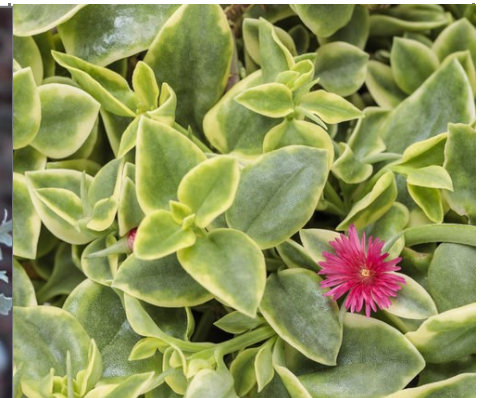

Dorotheanthus Mezoo

Mezoo has red-rose dime sized flowers and white-green succulent leaves. The ability to thrive in full sun, tolerate high heat levels makes Dorotheanthus the perfect trailer for roof or pool decks.

Sun. *Height 6-8"   *Width 18-20"

Available in *1801   *4.5"

*See Vegetative pricing for both varieties of Centaurea and Dorotheanthus.