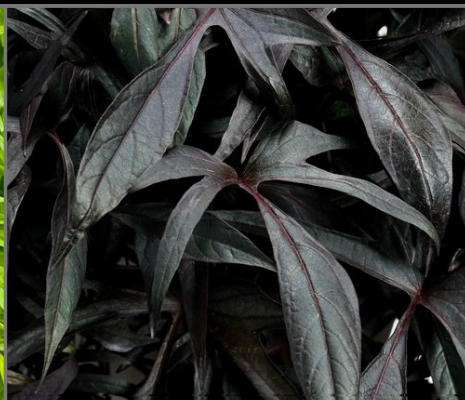

# TOP PICKS 2024

**Ipomoea Illusion 'Emerald Lace'**

This Proven Winner 'Emerald Lace' provides color, texture, heat tolerance and great growth habit.

Sun.

\*Height 8-10"      \*Width 16-20"

Available in \*1801      \*4.5"      \*5"